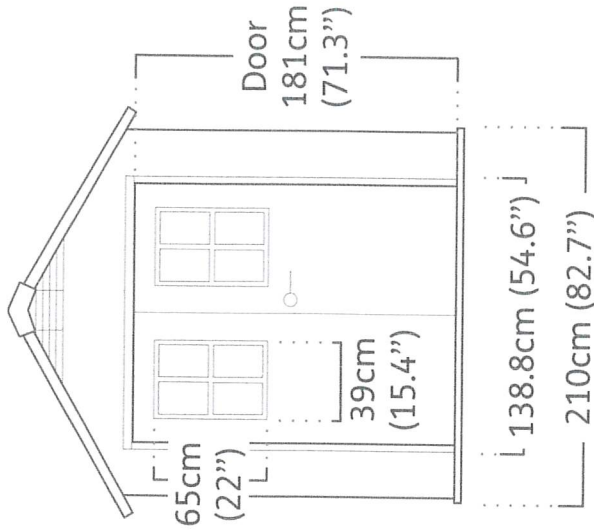

228cm
(89.8")

287cm
(112.9")

252cm
(99.2")

Handwritten signature

6050

BAUHERR

Interior Dimensions (WxDxH) : 201x261x236 cm | 79"x103"x92.9"

Handwritten signature in blue ink